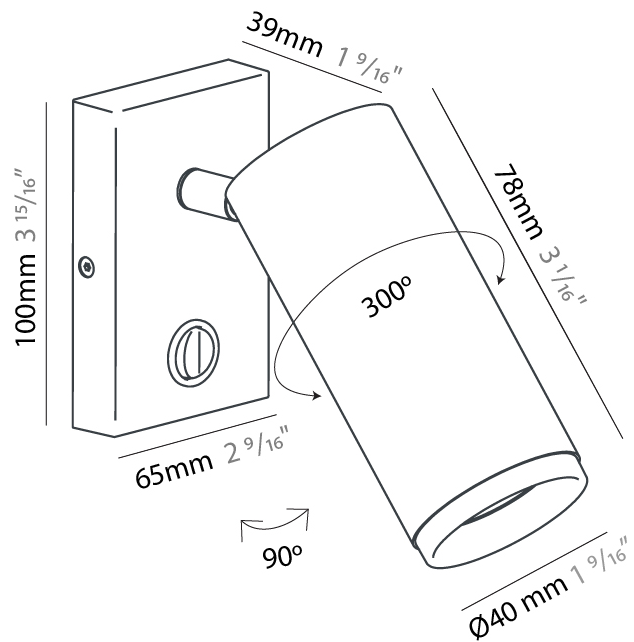

HAUL - WALL SURFACE

D93203R9-

base number _____
Finish Options _____

1. To build a product code in our configurator select the specify button on the base model # product page
2. To build a manual product code on this datasheet choose from the options listed below in blue font and add the suffix to the base model #

GENERAL

Series: Haul _____
Subseries: Haul - Wall _____
Brand: Milan _____
Division: Design _____
Mounting Type: Surface _____
Mounting Location: Wall _____
Subcategory: On/Off Switch _____

PHYSICAL

Shape: Cylinder _____
Diameter (mm): 40 _____
Diameter (in): 1 9/16 _____
Length (mm): 65 _____
Length (in): 2 9/16 _____
Height (mm): 100 _____
Height (in): 3 15/16 _____
Extension (mm): 78 _____
Extension (in): 3 1/16 _____
Light Distribution: Adjustable / Direct _____
Fixture Finish: MWL / MBQ _____
Fixture Material: Extruded Aluminum _____

ELECTRICAL

Lamp Type: LED _____
Input Wattage (W): 5 _____
Dimming: Electronic Low Voltage Dimming _____
Input Voltage (V): 120Vac Direct Line _____

LED

Number of LEDs: 1 _____
Color Temperature (°K): 3000 _____
Max. Delivered Lumen (lm): 500 _____
CRI: >90 CRI _____
Lamp Life (hrs): 50000 _____

OPTICAL

Beam Angle: 35 _____
Adjustability: Rotational 300°; Tilt 90° _____

RATINGS AND CERTIFICATIONS

Certified By: Certified for North American Standards _____
IP rating: IP20 _____